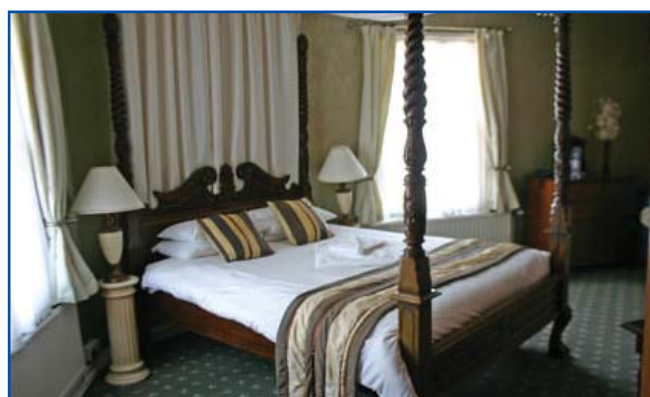

name	The Bull Hotel
address	Market Hill, Woodbridge, Suffolk, IP12 4LR
description	Hotel and bar located in the middle of a small market town
facilities	Ensuite bedrooms, broadband, restaurant & cafe & T.V.
prices from	£65 B&B
distance	6.2 miles
telephone	+44(0)1394 382 089
fax	+44(0)1394 384 902
email	reception@bullhotel.co.uk
website	http://www.bullhotel.co.uk